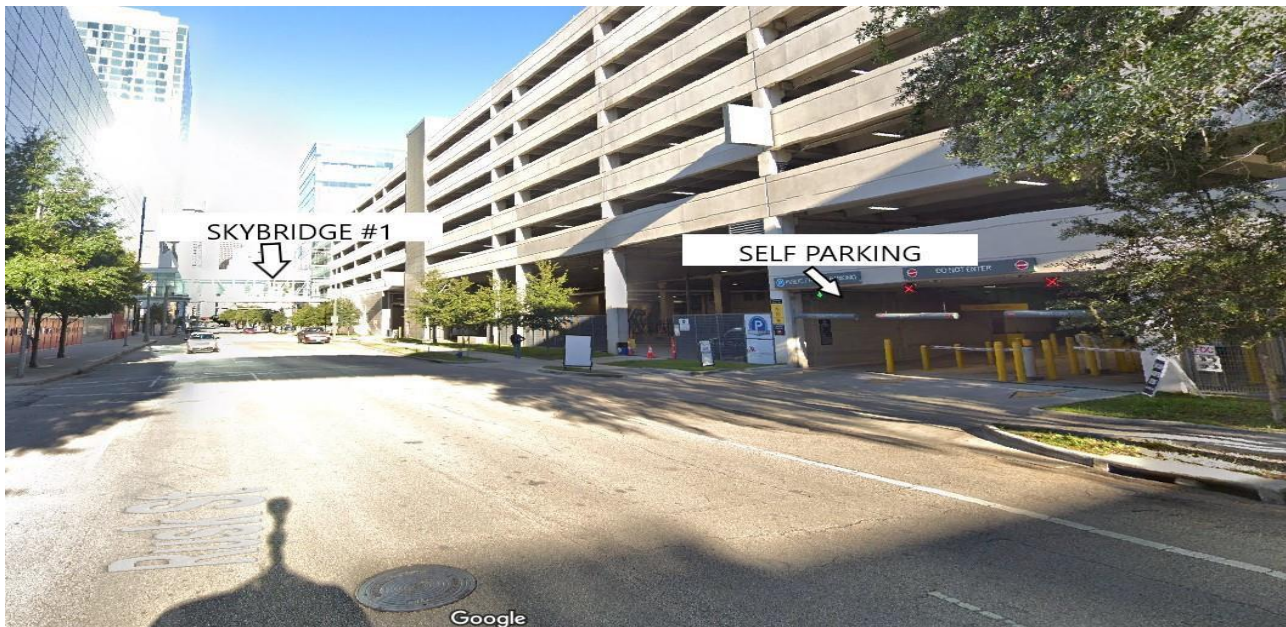

Hotel Self-Parking located in the Avenida North Parking Garage with entrances via Rusk & Capitol Streets.  
Access Hotel and Convention Center via Sky Bridge on 2nd Floor.

# SELF PARKING

- 1) As you go down on Rusk St., towards the 69 FWY, you will pass Sky Bridge #1 (See picture above) and the entrance will be on your left. (Picture Below shows how the entrance looks.)