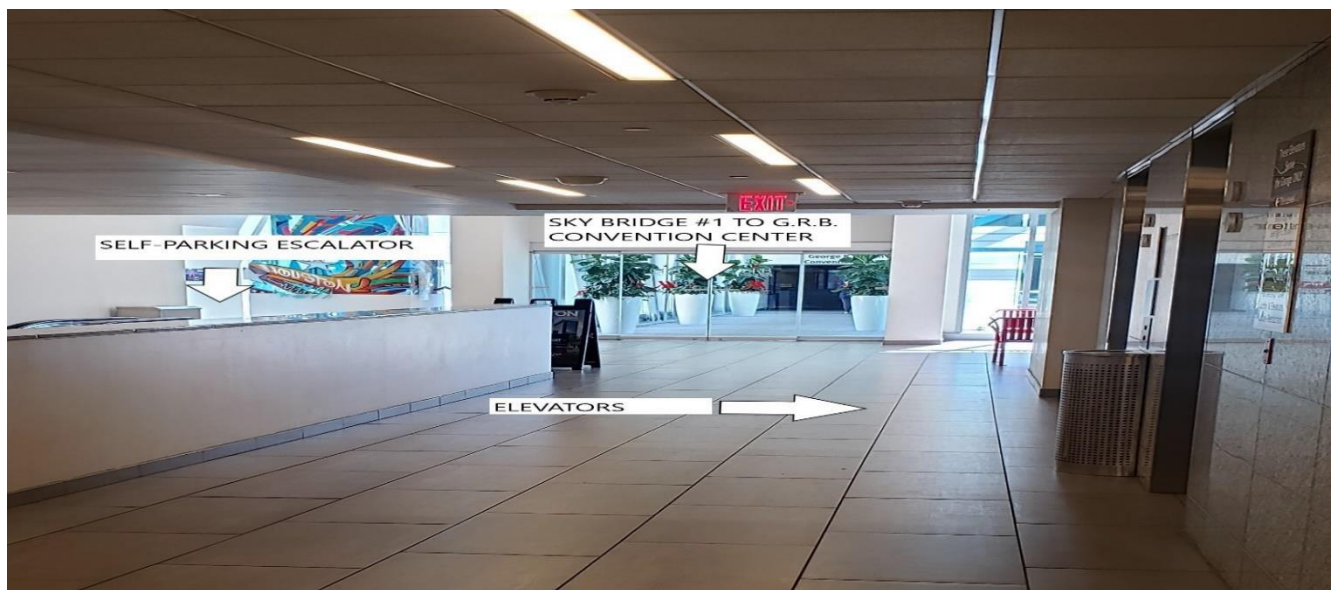

# SELF PARKING

- 1) As you go down on Rusk St., towards the 69 FWY, you will pass Sky Bridge #1 (See picture above) and the entrance will be on your left. (Picture Below shows how the entrance looks.)

# HOTEL ACCESS

- 1) You may gain access from self-parking through Sky Bridge #1 and 2. (Picture above)
- 2) To gain access to Sky Bridge # 1, you must take the elevator, stairs, or escalator to the second floor.

The picture below, shows you the entrance of Sky Bridge #1 from the elevators and if you were to take the escalator from the 1<sup>st</sup> floor.

- 3) Once you have crossed Sky Bridge #1 you will have arrived to G.R.B. Convention Center.
- 4) Sky Bridge #2 will be to the right, and if you are facing Sky Bridge #2, on the right hand side you will see the Marriott Marquis logo, as shown in the above picture.
- 5) You will take the bridge and arrive on the 2<sup>nd</sup> floor of the hotel (Picture Below). Lobby will be on the 1<sup>st</sup> floor.