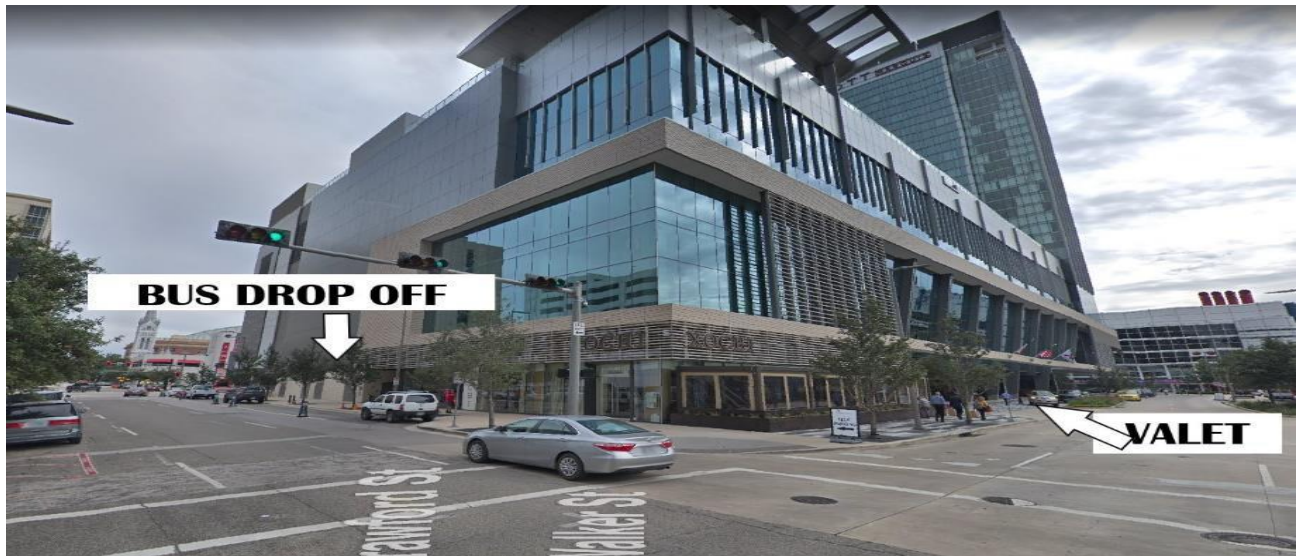

The picture below, shows you the entrance of Sky Bridge #1 from the elevators and if you were to take the escalator from the 1<sup>st</sup> floor.

- 3) Once you have crossed Sky Bridge #1 you will have arrived to G.R.B. Convention Center.
- 4) Sky Bridge #2 will be to the right, and if you are facing Sky Bridge #2, on the right hand side you will see the Marriott Marquis logo, as shown in the above picture.
- 5) You will take the bridge and arrive on the 2<sup>nd</sup> floor of the hotel (Picture Below). Lobby will be on the 1<sup>st</sup> floor.

# VALET

1) The Main entrance to the Hotel and valet may be accessed on Walker St. (Making a right), and McKinney St (Making a Left).

# BUS DROP OFF

- 1) The bus drop off is located on Crawford St., before Rusk St. The picture above shows you Crawford St. and Walker St.

- 2) The picture above shows location if you were on Crawford St. passing Walker St.