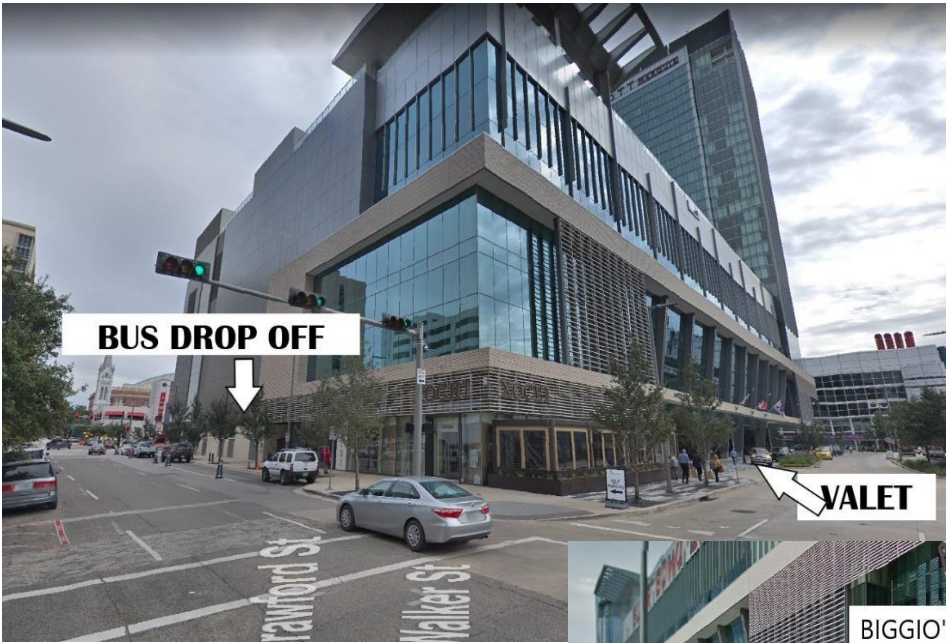

# SELF PARKING

- 1) As you go down on Rusk St., towards the 69 FWY, you will pass Sky Bridge #1 (See picture above) and the entrance will be on your left. (Picture Below shows how the entrance looks.)

# HOTEL ACCESS

- 1) You may gain access from self-parking through Sky Bridge #1 and 2. (Picture above)
- 2) To gain access to Sky Bridge # 1, you must take the elevator, stairs, or escalator to the second floor.

The picture below, shows you the entrance of Sky Bridge #1 from the elevators and if you were to take the escalator from the 1<sup>st</sup> floor.

- 3) Once you have crossed Sky Bridge #1 you will have arrived to G.R.B. Convention Center.
- 4) Sky Bridge #2 will be to the right, and if you are facing Sky Bridge #2, on the right hand side you will see the Marriott Marquis logo, as shown in the above picture.
- 5) You will take the bridge and arrive on the 2<sup>nd</sup> floor of the hotel (Picture Below). Lobby will be on the 1<sup>st</sup> floor.

# VALET

1) The Main entrance to the Hotel and valet may be accessed on Walker St. (Making a right), and McKinney St (Making a Left).