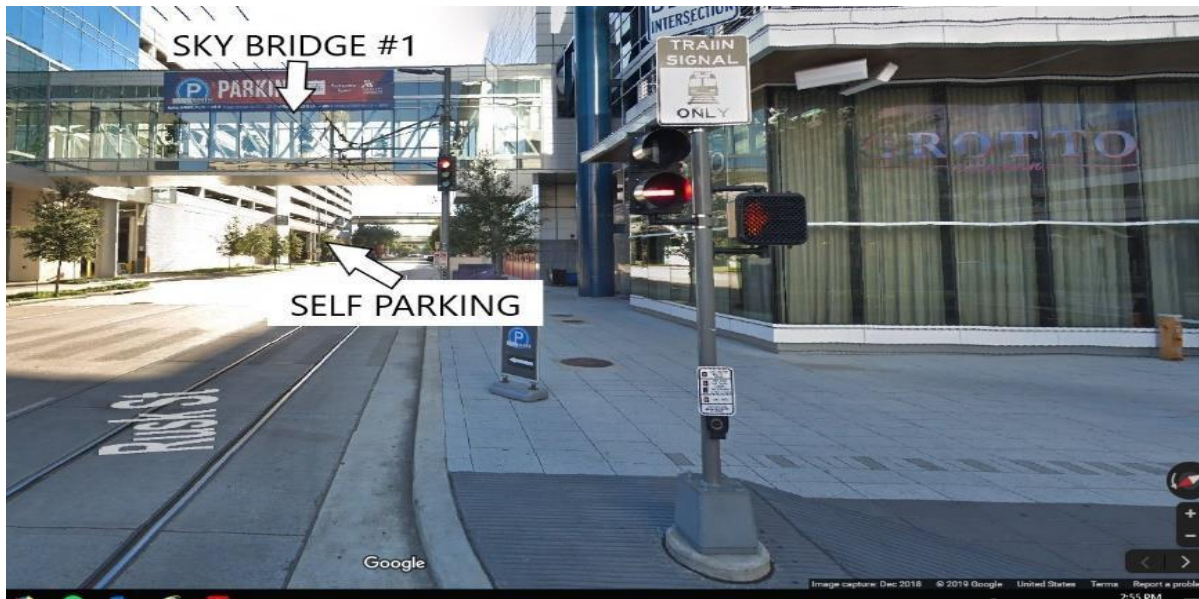

Hotel Self-Parking located in the Avenida North Parking Garage with entrances via Rusk & Capitol Streets.  
Access Hotel and Convention Center via Sky Bridge on 2nd Floor.

# SELF PARKING

- 1) As you go down on Rusk St., towards the 69 FWY, you will pass Sky Bridge #1 (See picture above) and the entrance will be on your left. (Picture Below shows how the entrance looks.)

# HOTEL ACCESS

- 1) You may gain access from self-parking through Sky Bridge #1 and 2. (Picture above)
- 2) To gain access to Sky Bridge # 1, you must take the elevator, stairs, or escalator to the second floor.

The picture below, shows you the entrance of Sky Bridge #1 from the elevators and if you were to take the escalator from the 1<sup>st</sup> floor.

- 3) Once you have crossed Sky Bridge #1 you will have arrived to G.R.B. Convention Center.
- 4) Sky Bridge #2 will be to the right, and if you are facing Sky Bridge #2, on the right hand side you will see the Marriott Marquis logo, as shown in the above picture.
- 5) You will take the bridge and arrive on the 2<sup>nd</sup> floor of the hotel (Picture Below). Lobby will be on the 1<sup>st</sup> floor.