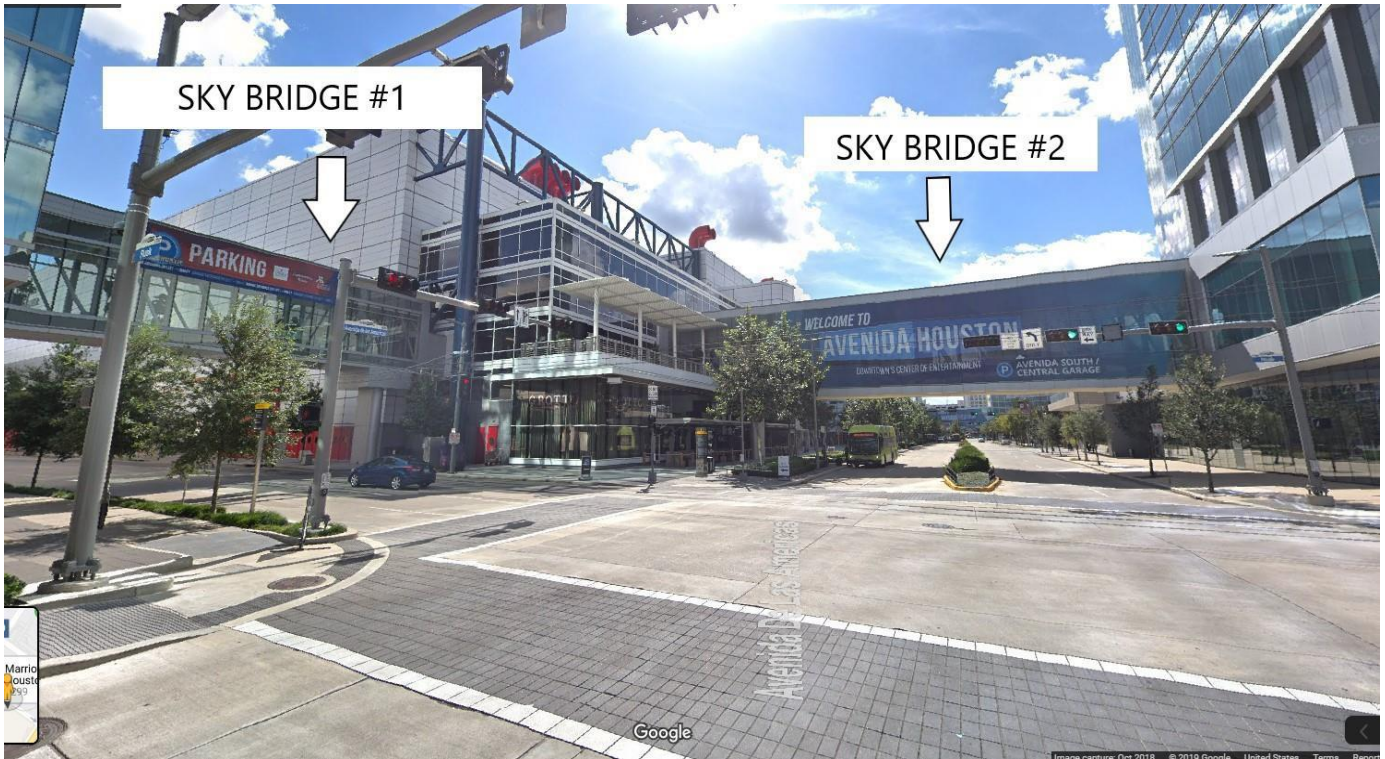

Hotel Self-Parking located in the Avenida North Parking Garage with entrances via Rusk & Capitol Streets.  
Access Hotel and Convention Center via Sky Bridge on 2nd Floor.

# SELF PARKING

- 1) As you go down on Rusk St., towards the 69 FWY, you will pass Sky Bridge #1 (See picture above) and the entrance will be on your left. (Picture Below shows how the entrance looks.)

# HOTEL ACCESS

- 1) You may gain access from self-parking through Sky Bridge #1 and 2. (Picture above)
- 2) To gain access to Sky Bridge # 1, you must take the elevator, stairs, or escalator to the second floor.

The picture below, shows you the entrance of Sky Bridge #1 from the elevators and if you were to take the escalator from the 1<sup>st</sup> floor.

- 3) Once you have crossed Sky Bridge #1 you will have arrived to G.R.B. Convention Center.
- 4) Sky Bridge #2 will be to the right, and if you are facing Sky Bridge #2, on the right hand side you will see the Marriott Marquis logo, as shown in the above picture.
- 5) You will take the bridge and arrive on the 2<sup>nd</sup> floor of the hotel (Picture Below). Lobby will be on the 1<sup>st</sup> floor.