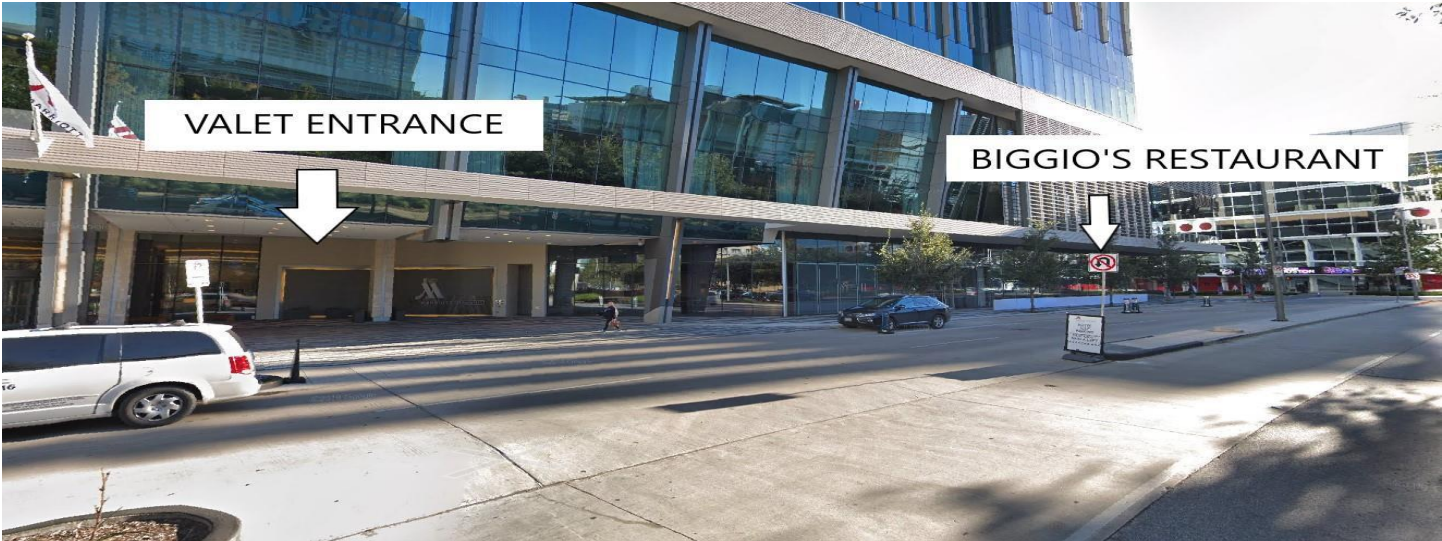

The picture below, shows you the entrance of Sky Bridge #1 from the elevators and if you were to take the escalator from the 1<sup>st</sup> floor.

- 3) Once you have crossed Sky Bridge #1 you will have arrived to G.R.B. Convention Center.
- 4) Sky Bridge #2 will be to the right, and if you are facing Sky Bridge #2, on the right hand side you will see the Marriott Marquis logo, as shown in the above picture.
- 5) You will take the bridge and arrive on the 2<sup>nd</sup> floor of the hotel (Picture Below). Lobby will be on the 1<sup>st</sup> floor.

# VALET

1) The Main entrance to the Hotel and valet may be accessed on Walker St. (Making a right), and McKinney St (Making a Left).