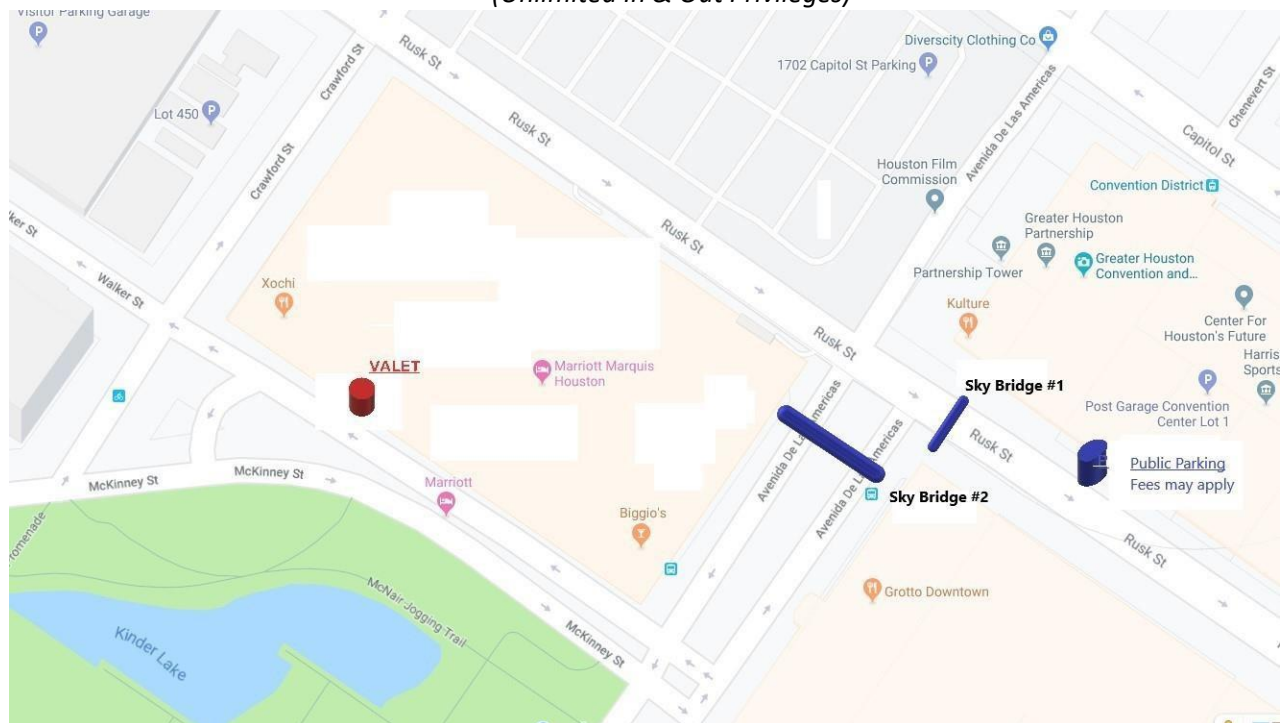

Hotel Self-Parking located in the Avenida North Parking Garage with entrances via Rusk & Capitol Streets.  
Access Hotel and Convention Center via Sky Bridge on 2nd Floor.

# SELF PARKING

- 1) As you go down on Rusk St., towards the 69 FWY, you will pass Sky Bridge #1 (See picture above) and the entrance will be on your left. (Picture Below shows how the entrance looks.)

# BUS DROP OFF

- 1) The bus drop off is located on Crawford St., before Rusk St. The picture above shows you Crawford St. and Walker St.

- 2) The picture above shows location if you were on Crawford St. passing Walker St.